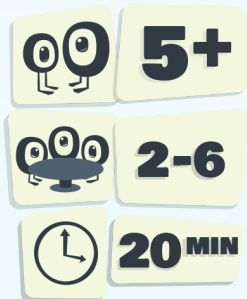

marketing@ilo307.com

© 2023 les jouets boom inc.
www.boomeditions.com

TAXI

ERIC DE LUCA & FRANCE CÔTÉ

Description

Will you be the first Taxi Driver to drop your passengers at their destinations? The other drivers will probably try to make your life difficult...